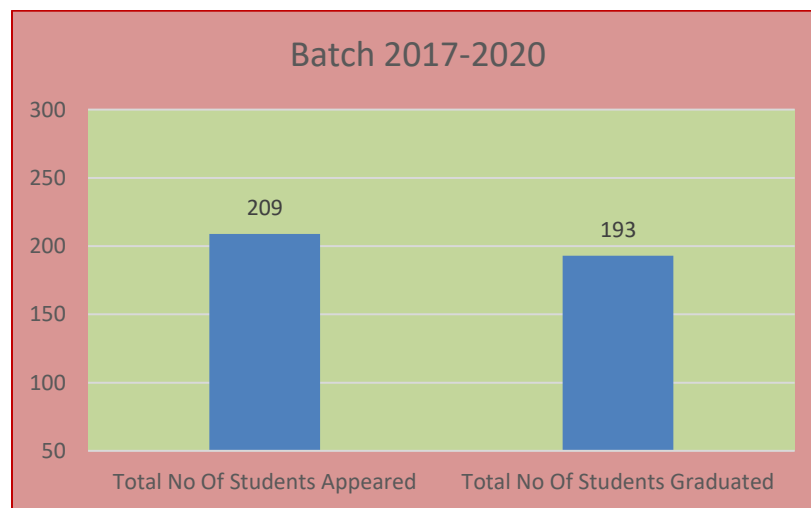

JINDAL FIRST GRADE COLLEGE FOR WOMEN

Attendance / Result Analysis Committee

Overall Result Analysis

Batch 2017-2020

Total No of Students Appeared	209
Total No of Students Graduated	193

Graduation Rate	92%
-----------------	-----